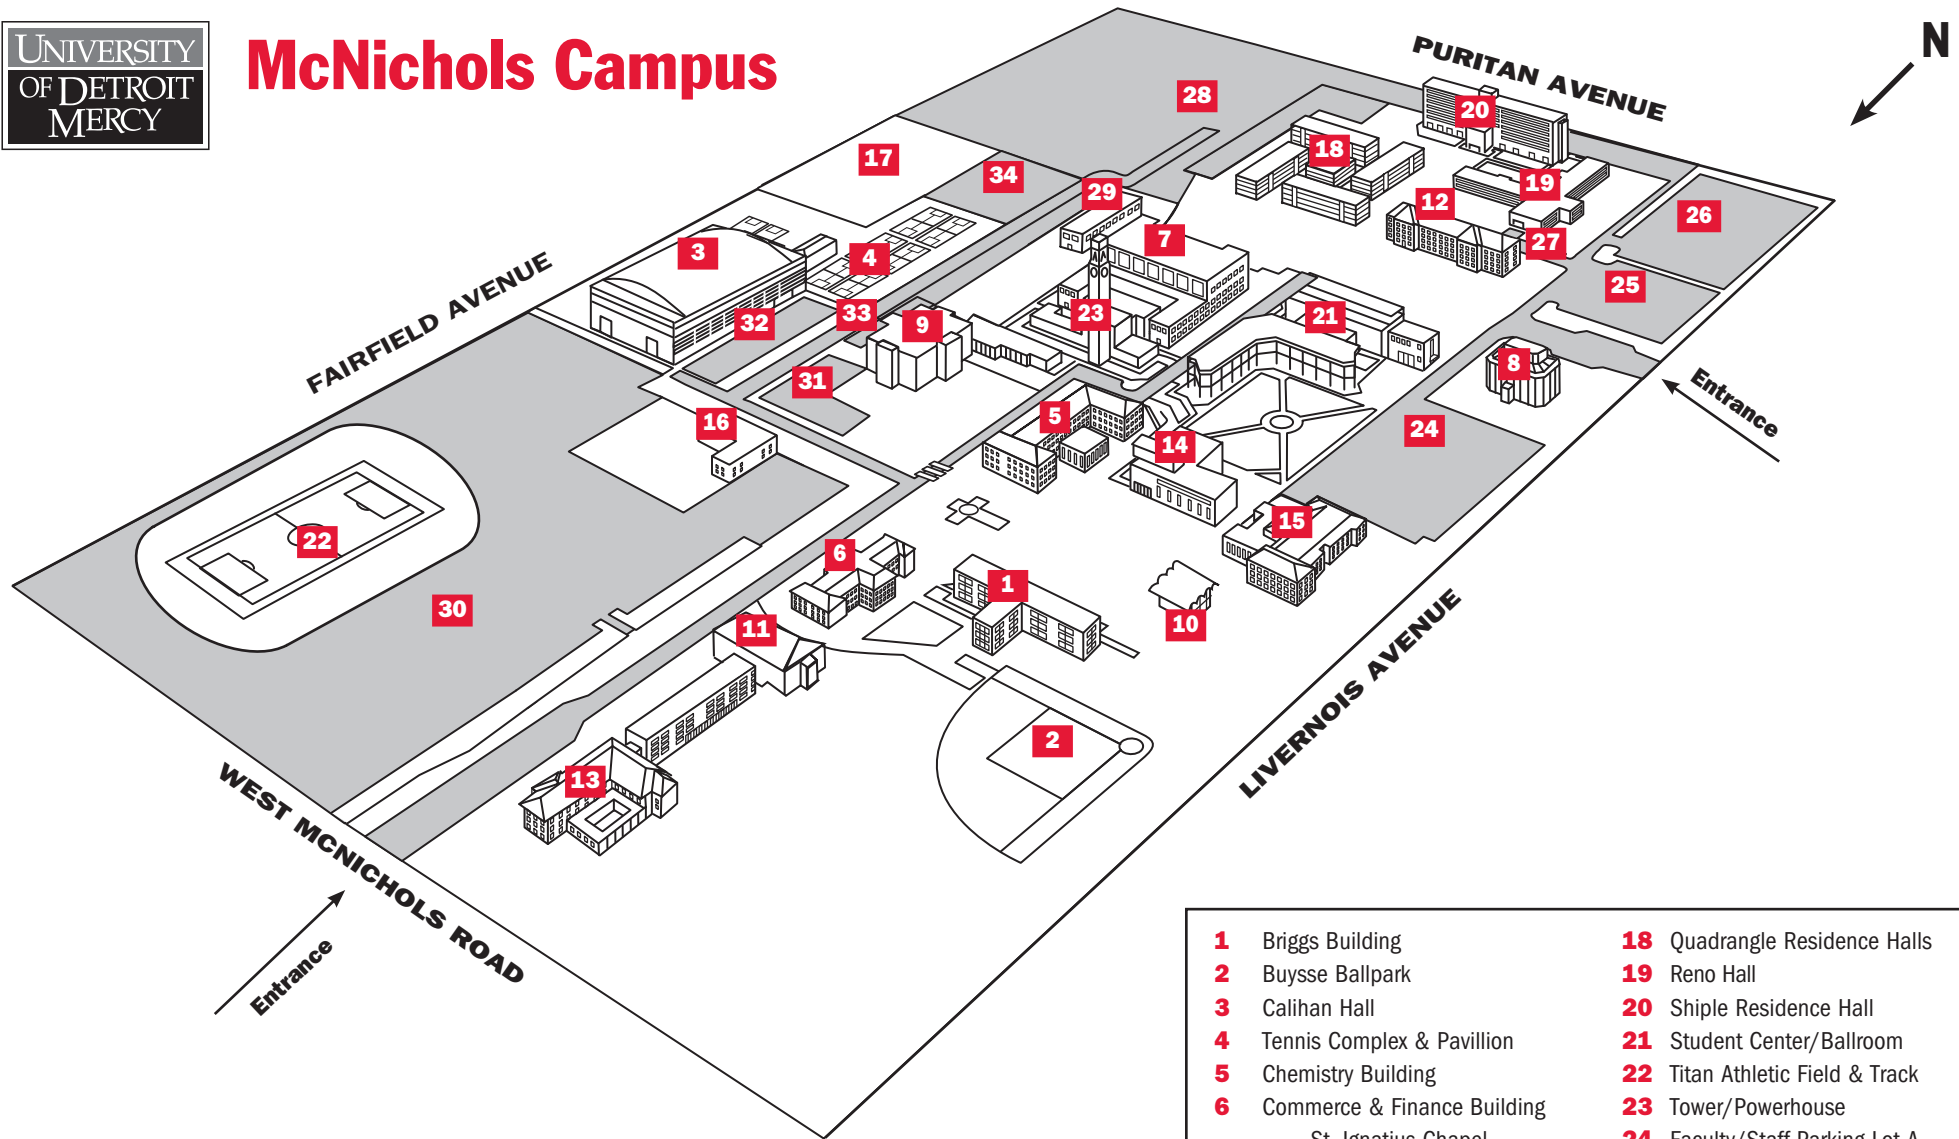

McNichols Campus

- | | |
|---|---|
| 1 Briggs Building | 18 Quadrangle Residence Halls |
| 2 Buysse Ballpark | 19 Reno Hall |
| 3 Calihan Hall | 20 Shiple Residence Hall |
| 4 Tennis Complex & Pavillion | 21 Student Center/Ballroom |
| 5 Chemistry Building | 22 Titan Athletic Field & Track |
| 6 Commerce & Finance Building
St. Ignatius Chapel | 23 Tower/Powerhouse |
| 7 Engineering Building | 24 Faculty/Staff Parking Lot A |
| 8 Fisher Administration Center | 25 Visitor Parking Lot B |
| 9 Ford Life Sciences Building | 26 Student/Visitor Parking Lot B |
| 10 Gardella Honors House | 27 Faculty/Visitor Parking Lot C |
| 11 Health Professions Facility | 28 Student/Visitor Parking Lot D |
| 12 Holden Residence Hall | 29 Student Fitness Center |
| 13 Lansing-Reilly Jesuit Residence | 30 Student/Visitor Parking Lot F |
| 14 Library | 31 Faculty/Staff Parking Lot G |
| 15 Loranger Architecture Building | 32 Student Parking Lot H |
| 16 Facility Operations Building | 33 Student Parking Lot I |
| 17 Athletic Practice Field | 34 Faculty/Staff Parking Lot E |

Shaded areas indicate parking lots and thoroughfares.

Directions to the McNichols Campus

The McNichols Campus of the University of Detroit Mercy is located in northwest Detroit on the southeast corner of McNichols (Six Mile) and Livernois.

If you are traveling:

Northbound John C. Lodge Freeway (10)

Exit at Livernois. Turn right onto Livernois. The University is north two blocks on the right.

Southbound John C. Lodge Freeway (10)

Exit at Livernois. Turn left onto Livernois. The University is north two blocks on the right.

Westbound Eight Mile

Turn left onto Livernois. Proceed to McNichols (Six Mile).