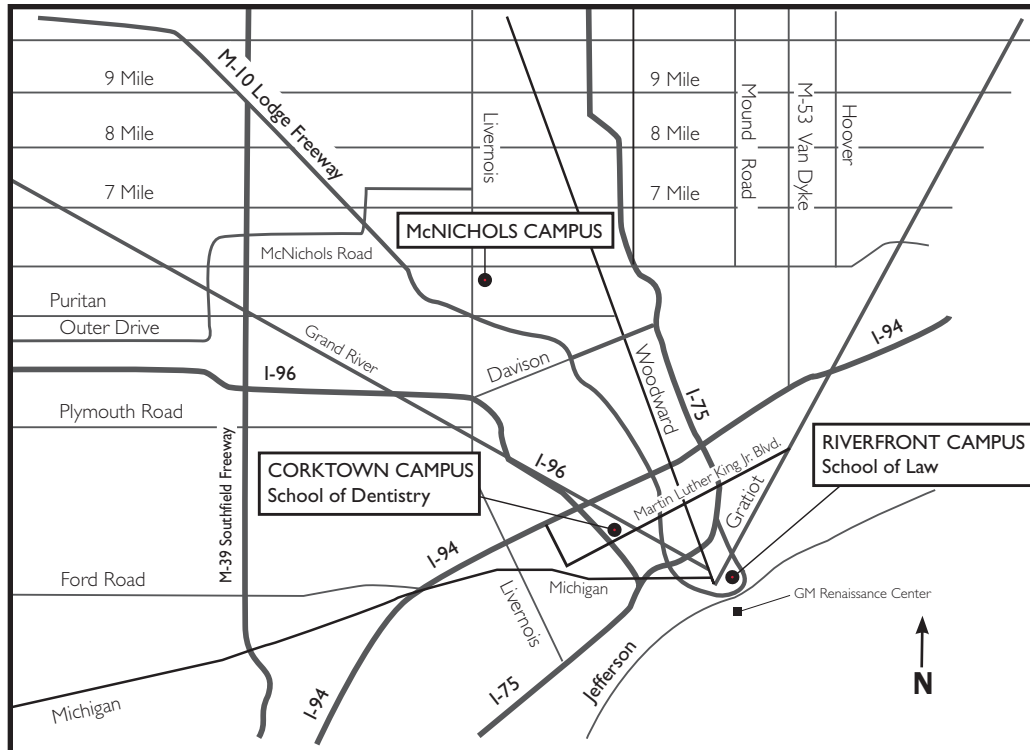

Shaded areas indicate parking lots and thoroughfares.

Directions to the McNichols Campus

The McNichols Campus of the University of Detroit Mercy is located in northwest Detroit on the southeast corner of McNichols (Six Mile) and Livernois.

If you are traveling:

Northbound John C. Lodge Freeway (10)

Exit at Livernois. Turn right onto Livernois. The University is north two blocks on the right.

Southbound John C. Lodge Freeway (10)

Exit at Livernois. Turn left onto Livernois. The University is north two blocks on the right.

Exit at Eight Mile. Turn right onto Eight Mile Road. Proceed west to Livernois. Follow Livernois south to the University.

Westbound I-94 or Eastbound I-94

Exit John C. Lodge Freeway (10) north. See northbound John C. Lodge Freeway (10).

Westbound Eight Mile

Turn left onto Livernois. Proceed to McNichols (Six Mile).